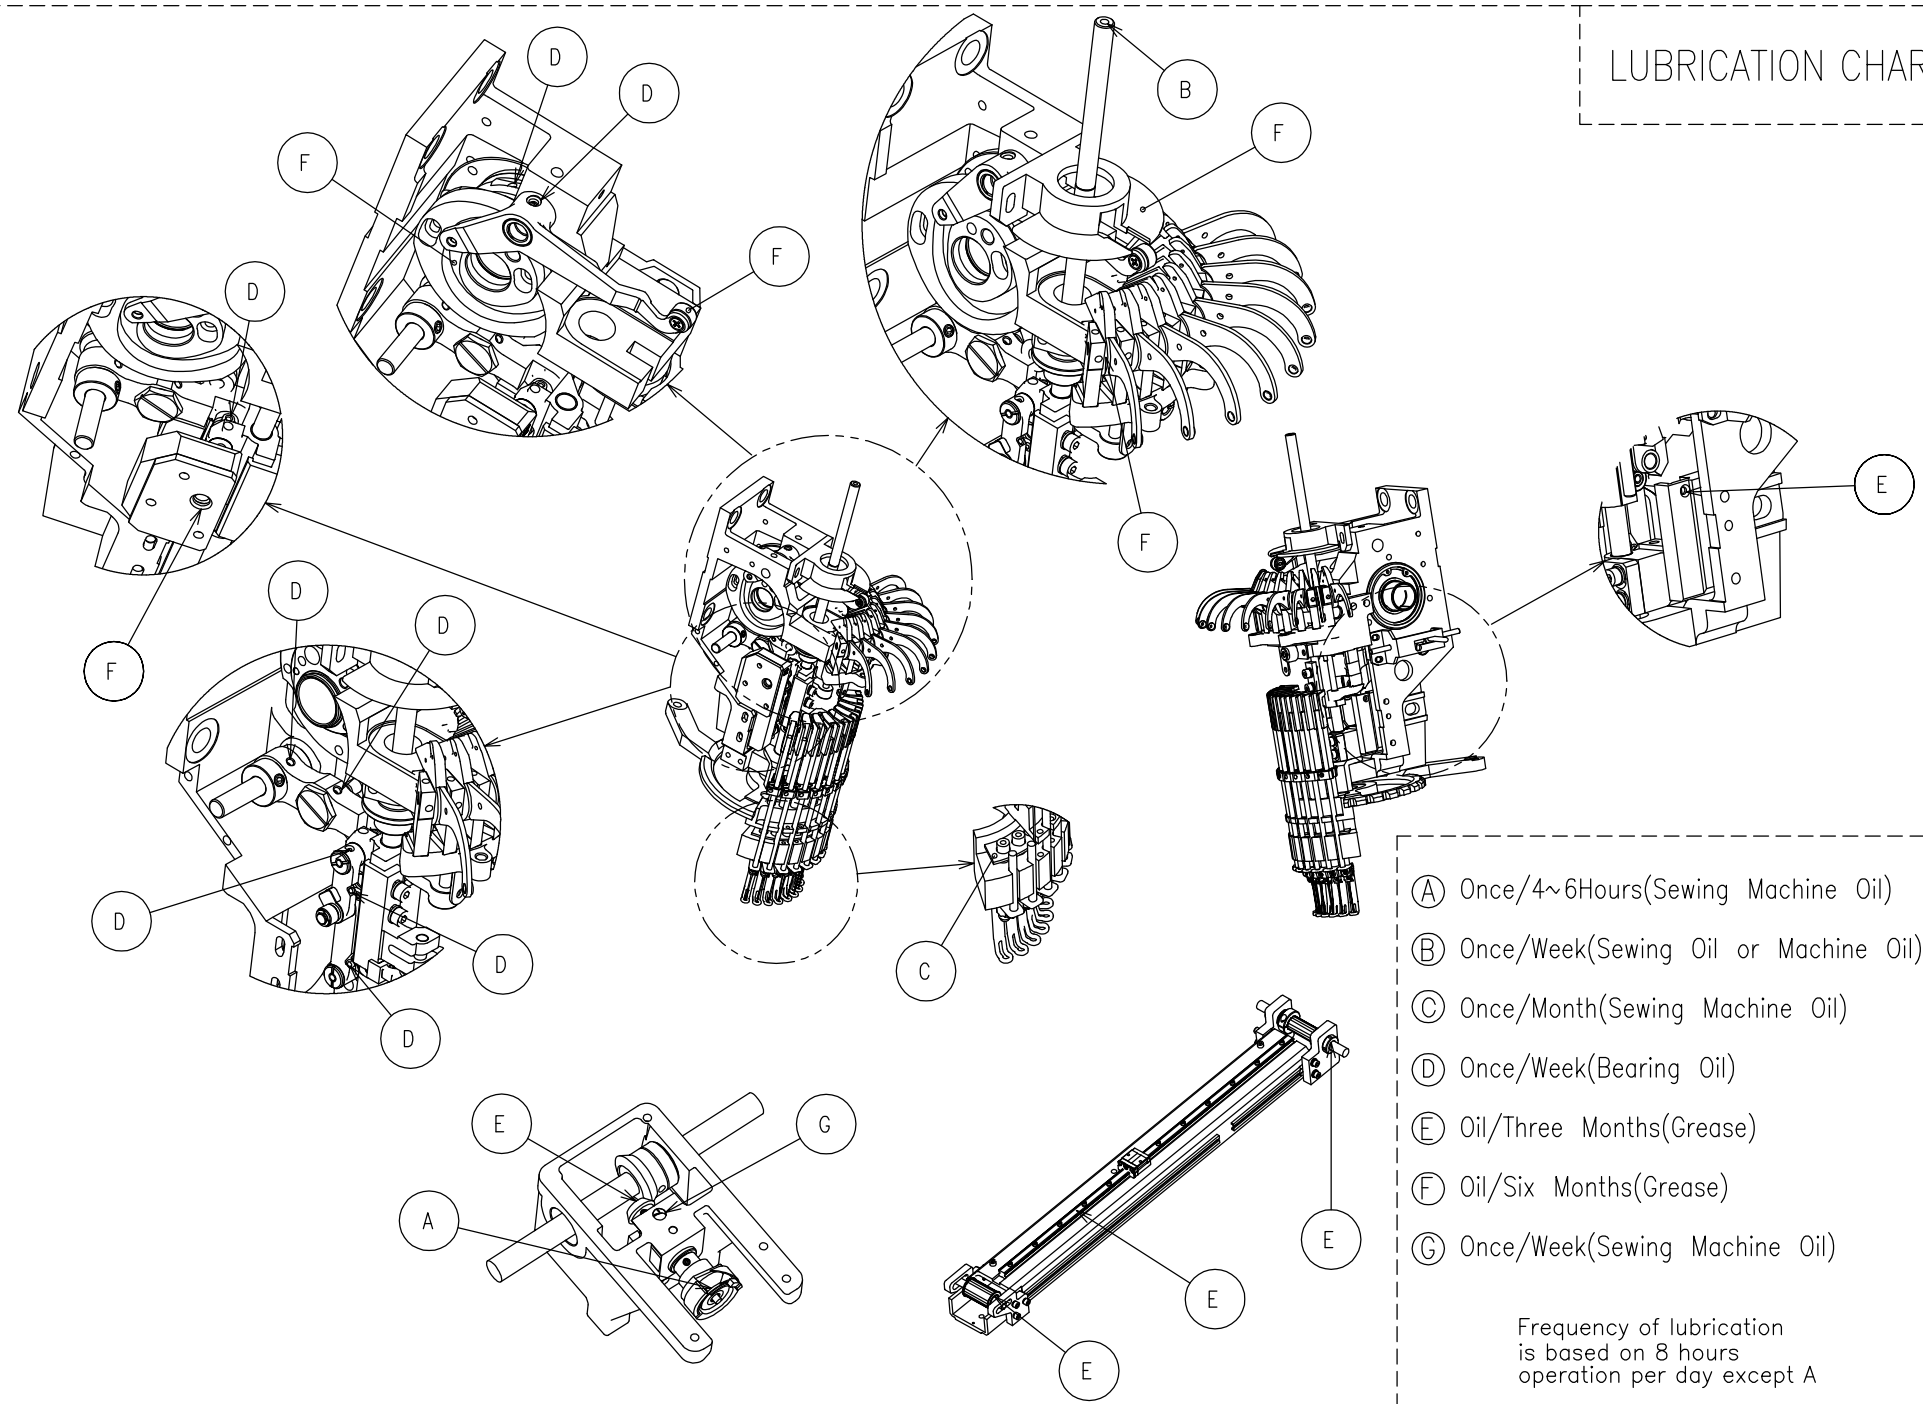

LUBRICATION CHART

- (A) Once/4~6Hours(Sewing Machine Oil)
- (B) Once/Week(Sewing Oil or Machine Oil)
- (C) Once/Month(Sewing Machine Oil)
- (D) Once/Week(Bearing Oil)
- (E) Oil/Three Months(Grease)
- (F) Oil/Six Months(Grease)
- (G) Once/Week(Sewing Machine Oil)

Frequency of lubrication is based on 8 hours operation per day except A